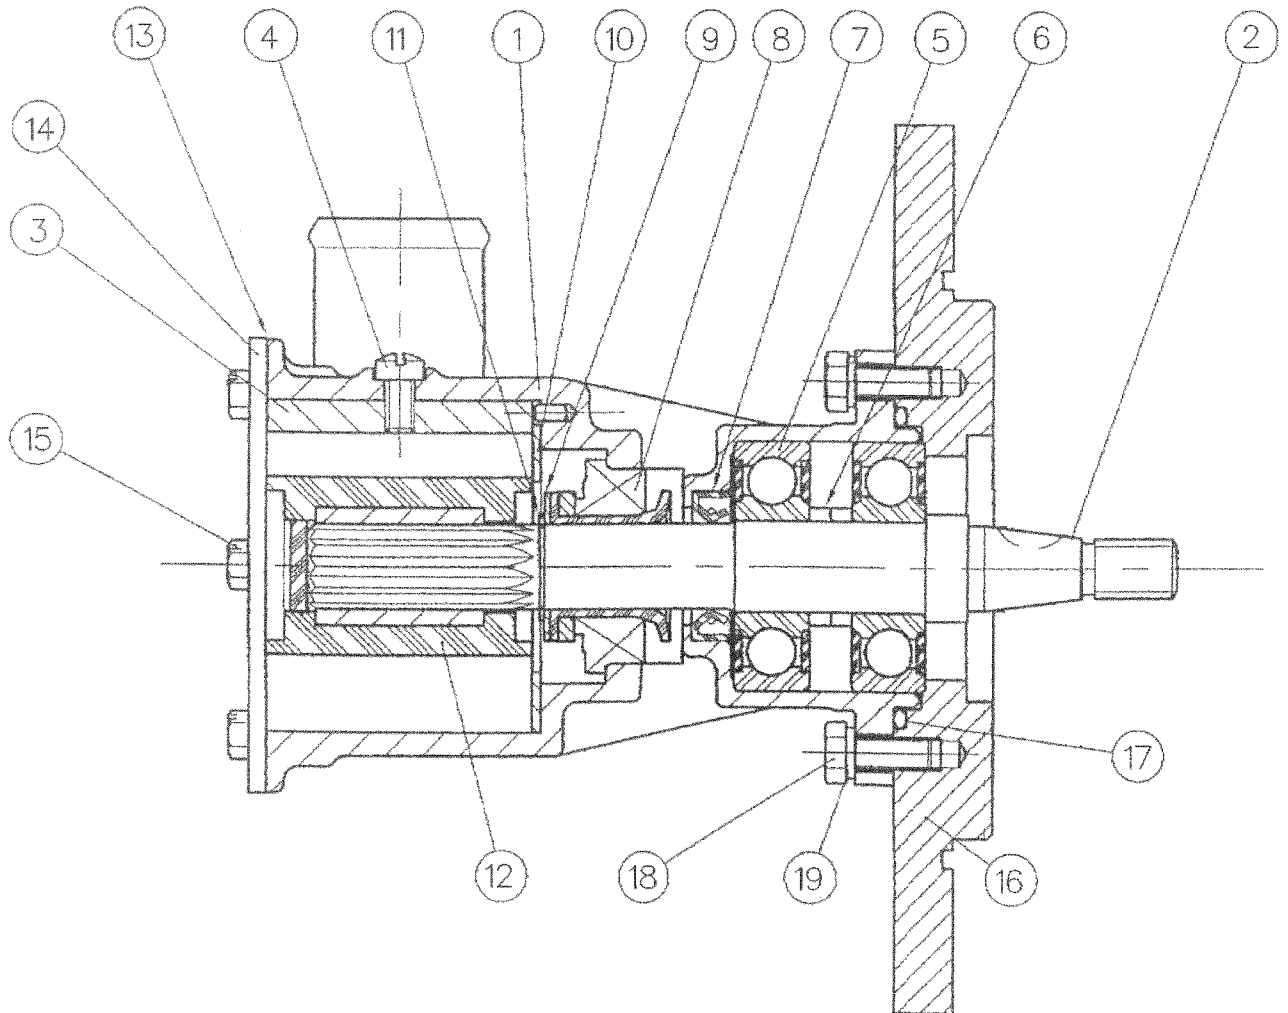

Raw Water Pump Assembly

KEY	PART NUMBER	QTY	DESCRIPTION	SERIAL NUMBER
**	25-19501	1	Raw Water Pump Assembly (Includes all keys)	-
1	N/A	1	Housing	-
2	50317-0000	1	Shaft	-
3	934-0000	1	Cam	-
4	91004-0090	1	Screw	-
5	SP2600-0500	2	Bearing	-
6		2	Spacer	-
7	SP2700-1027	1	Seal, Lip Type	-
8	SP6080-0469	1	Seal, Mechanical/ Carbon	-
9		1	Support Washer	-
10	4156-0010	1	Wear Plate	-
11	4258	1	Snap Ring	-
12	17937-0001-P	1	Impeller with Gasket	-
13	X4020-354A	1	Gasket	-
14	11831-0000	1	Cover	-
15	SP1003-0111	6	Capscrew	-
16		1	Flange	-
17	16-19503	1	O-ring	-
18		3	Capscrew, Hex Head M8 x 1.25 x 20 mm S/S	-
19		3	Lock Washer, Helical M8 S/S	-